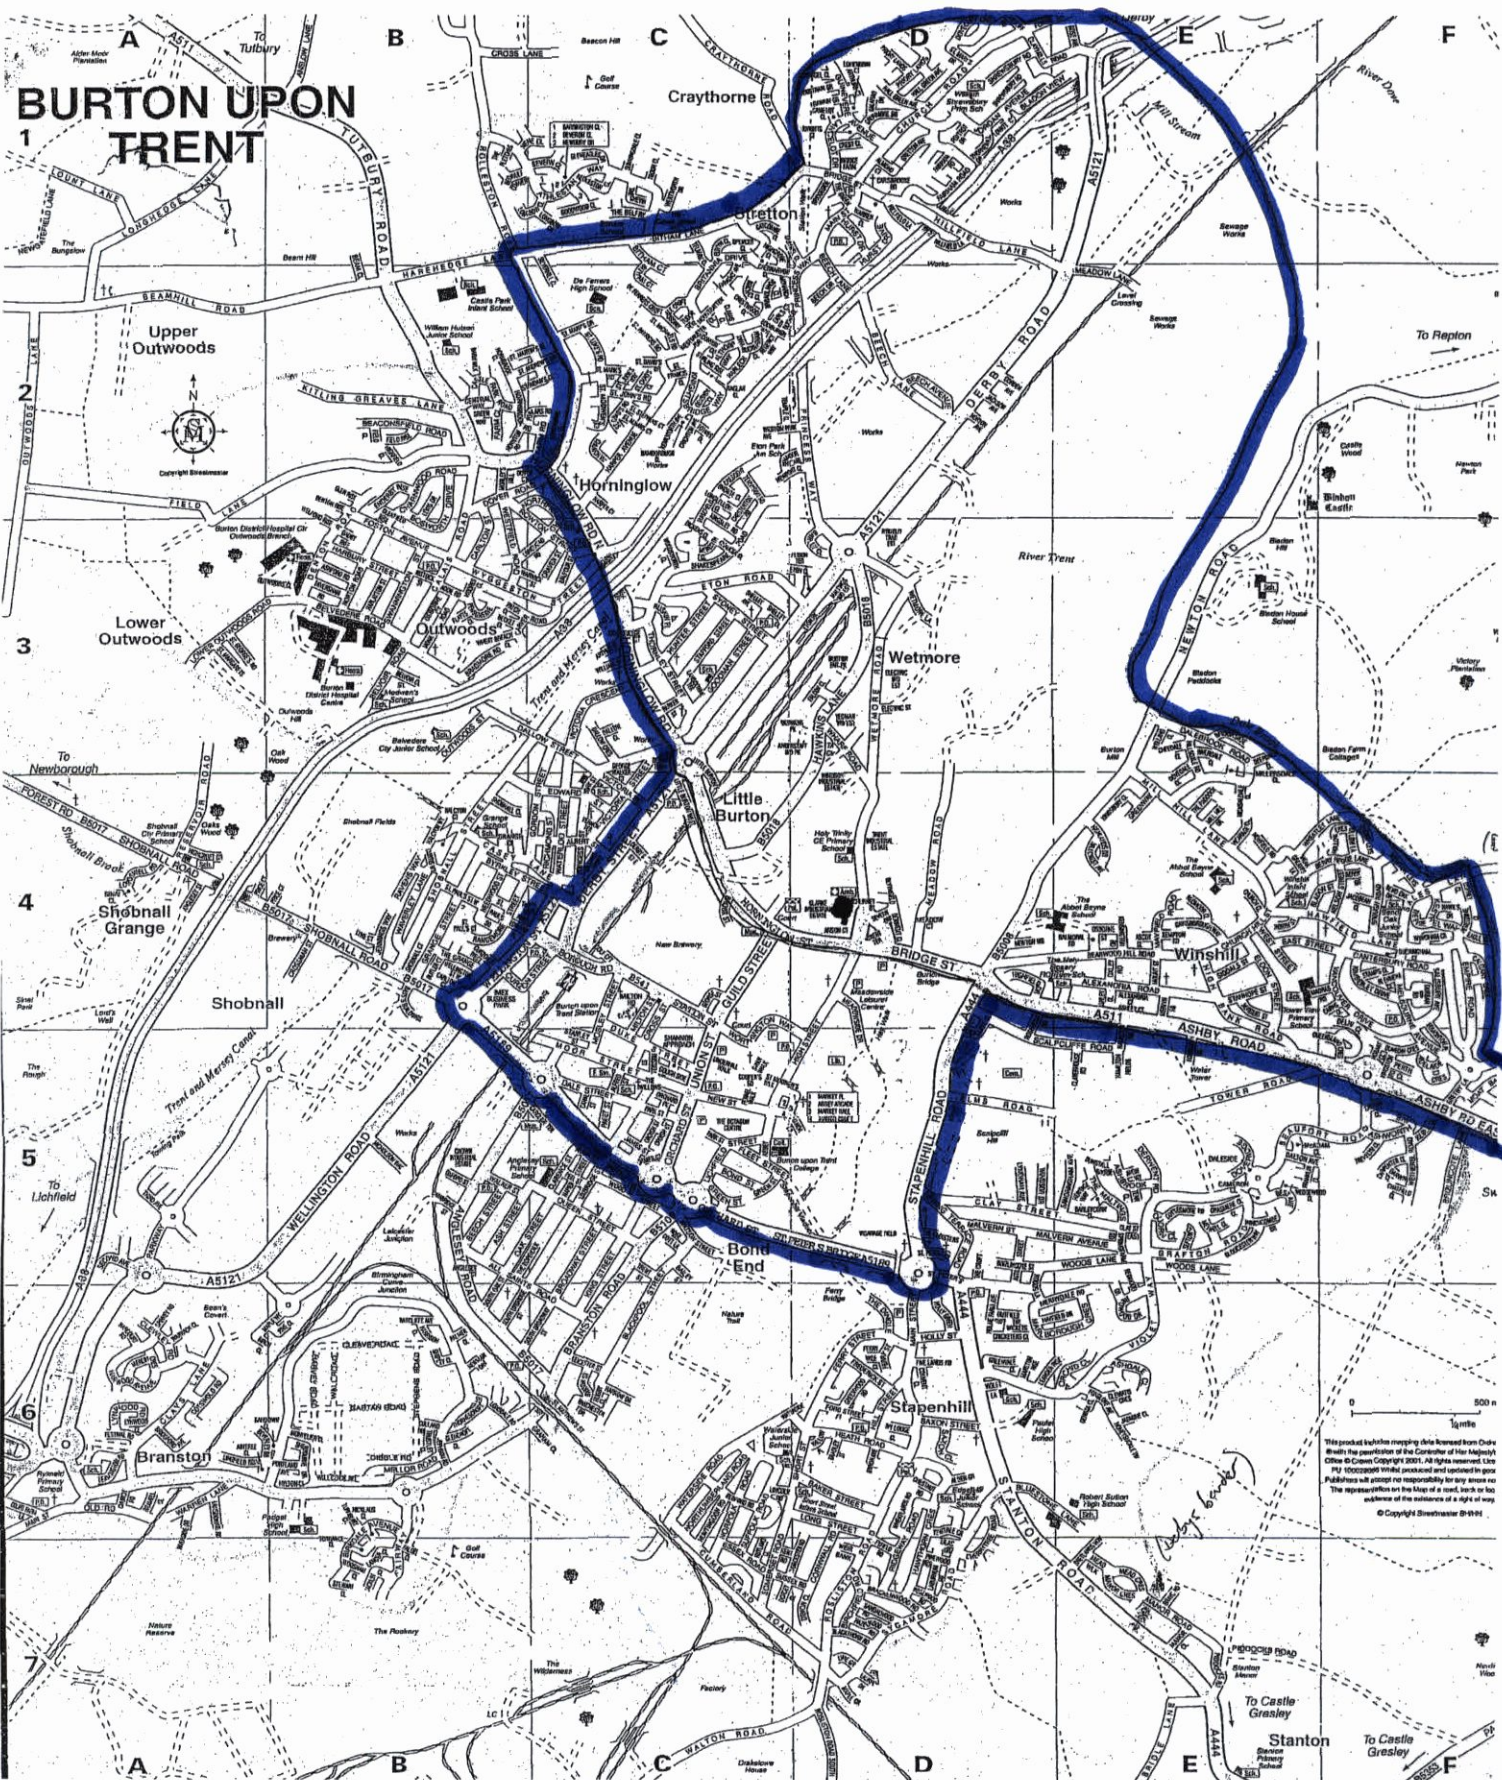

BURTON UPON TRENT